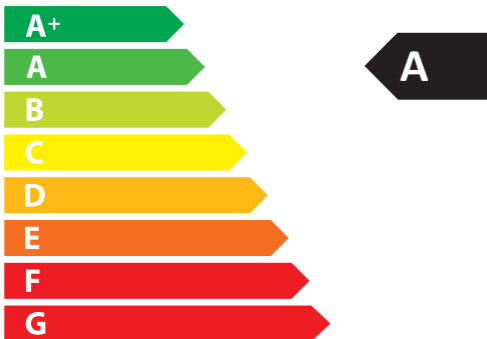

ENERG

енергия · ενεργεια

AS

AIRSIDE VENTILATION

VDFE-350

37.5

dB

350